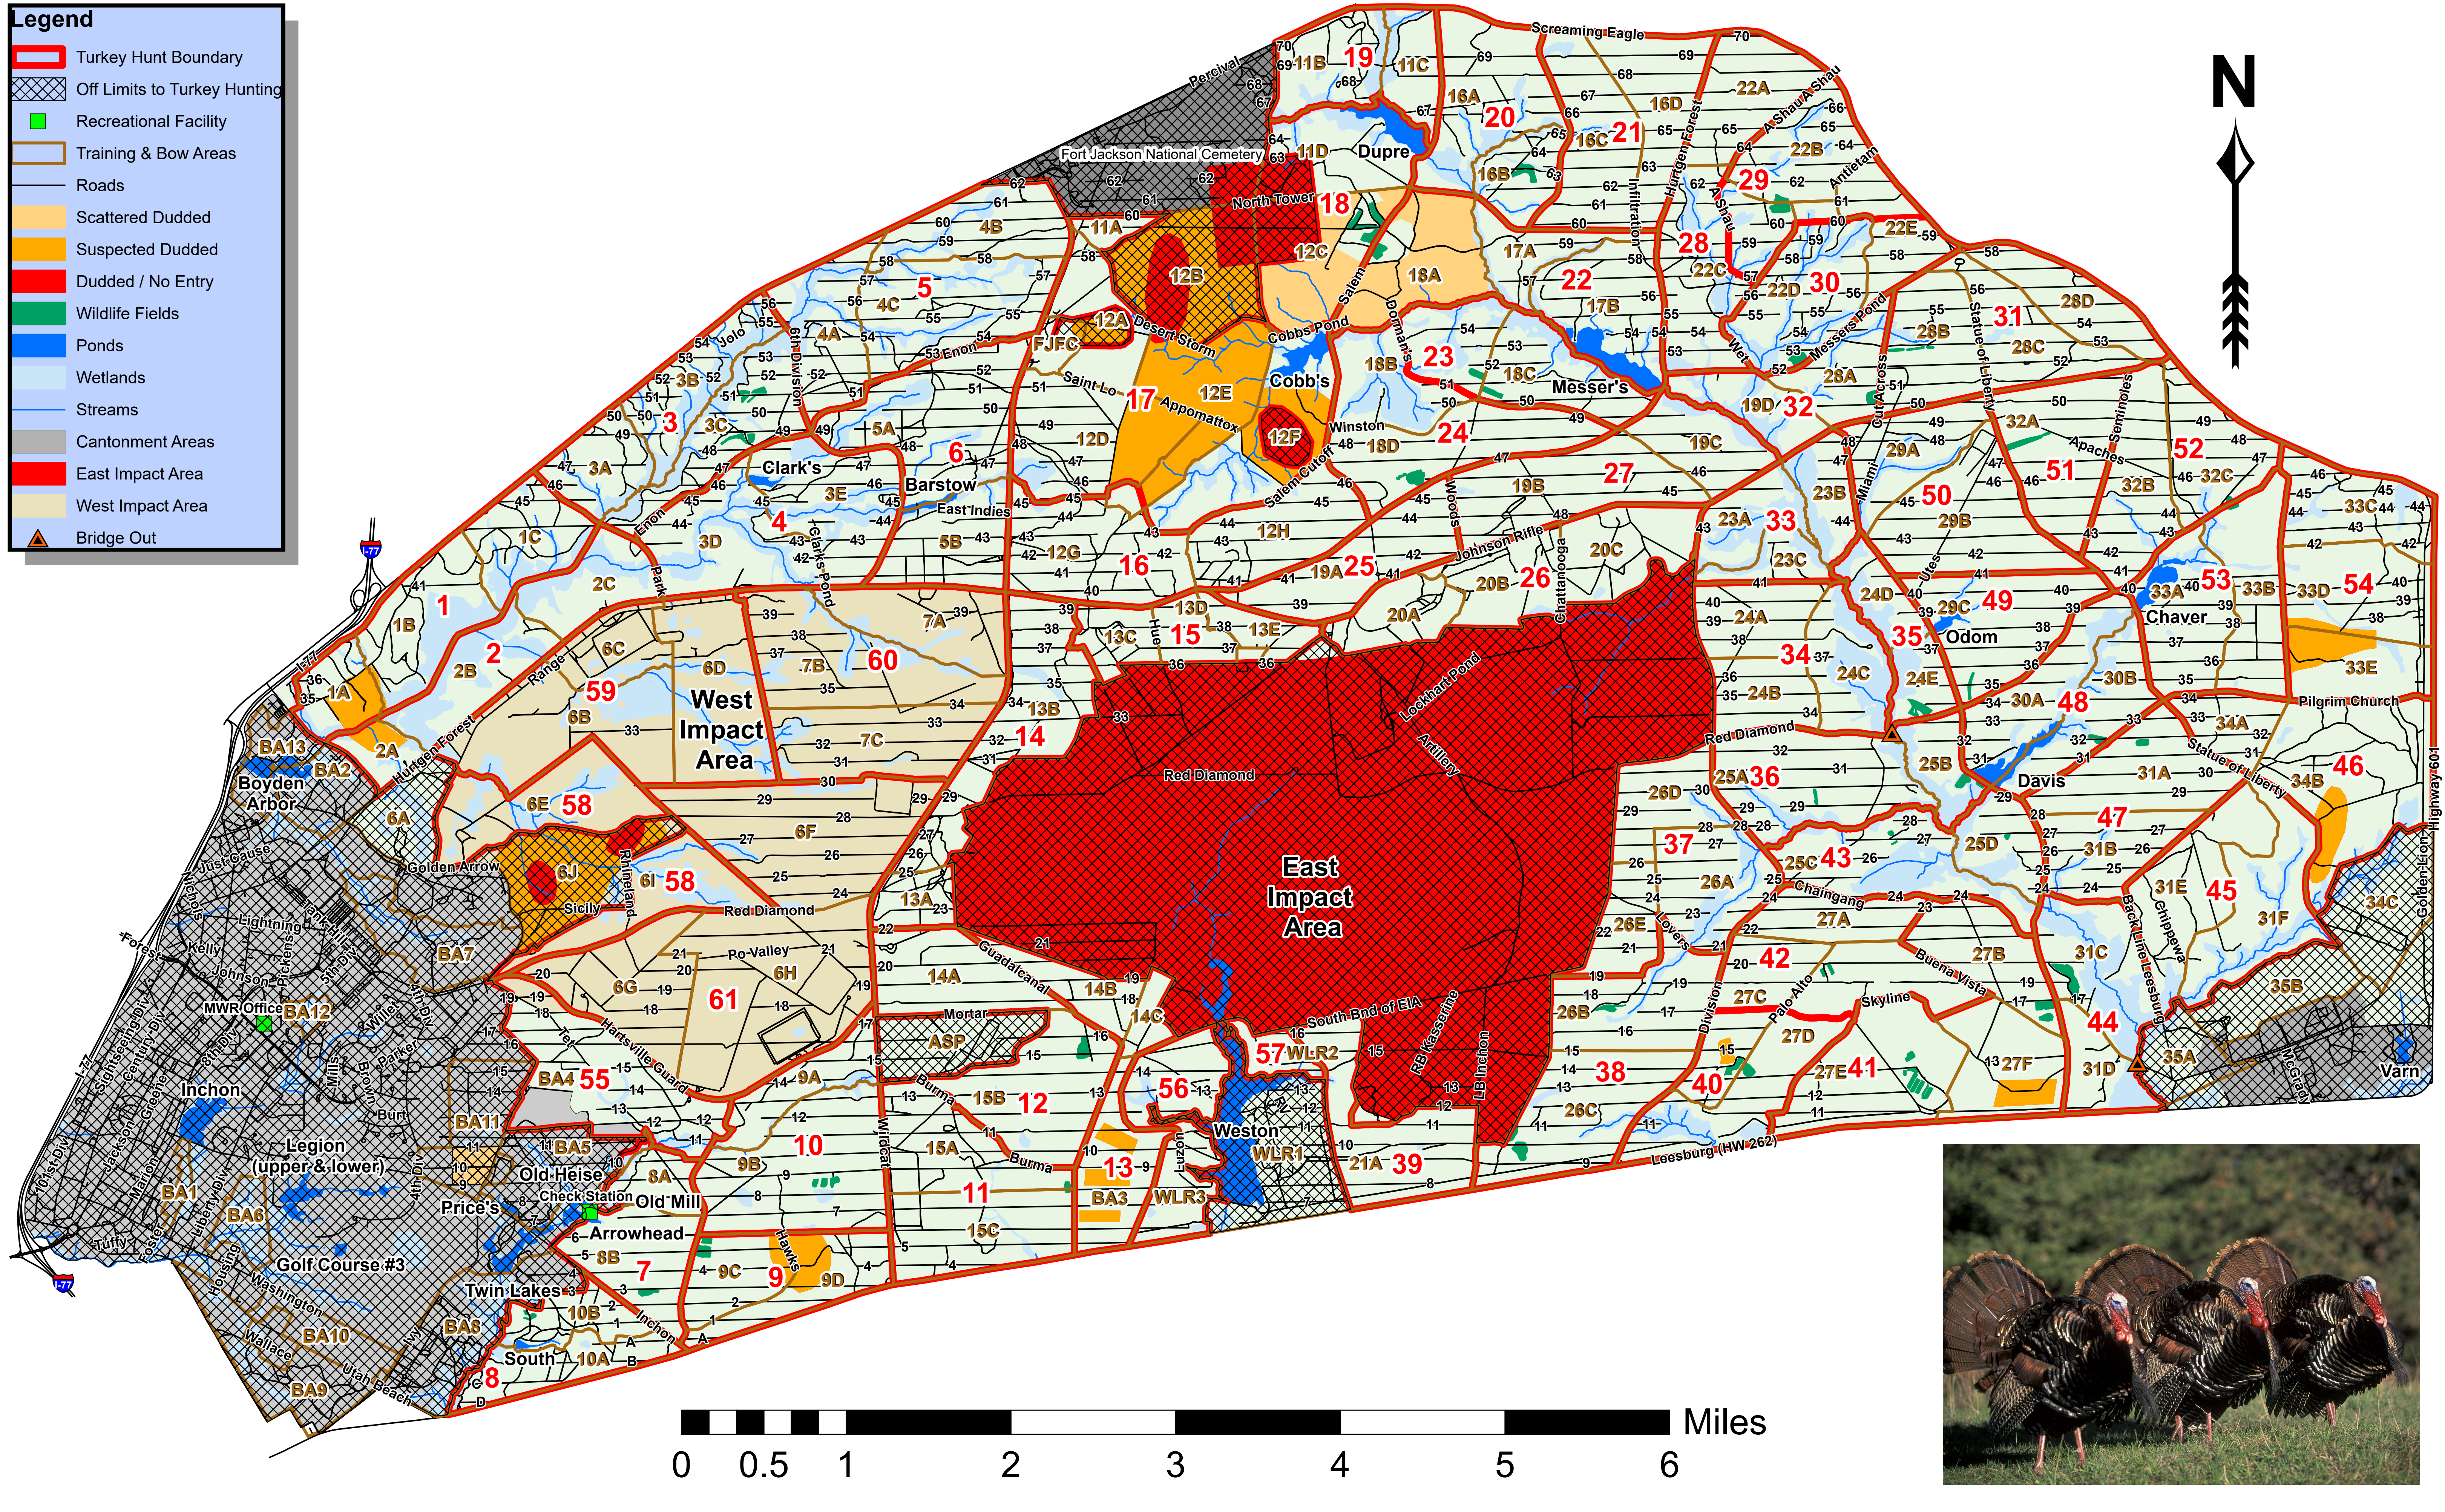

# Turkey Hunting Map

**Legend**

- Turkey Hunt Boundary
- Off Limits to Turkey Hunting
- Recreational Facility
- Training & Bow Areas
- Roads
- Scattered Dudded
- Suspected Dudded
- Dudded / No Entry
- Wildlife Fields
- Ponds
- Wetlands
- Streams
- Cantonment Areas
- East Impact Area
- West Impact Area
- Bridge Out

18 September 2025

Prepared By:  
Ian Smith  
Forestry Branch