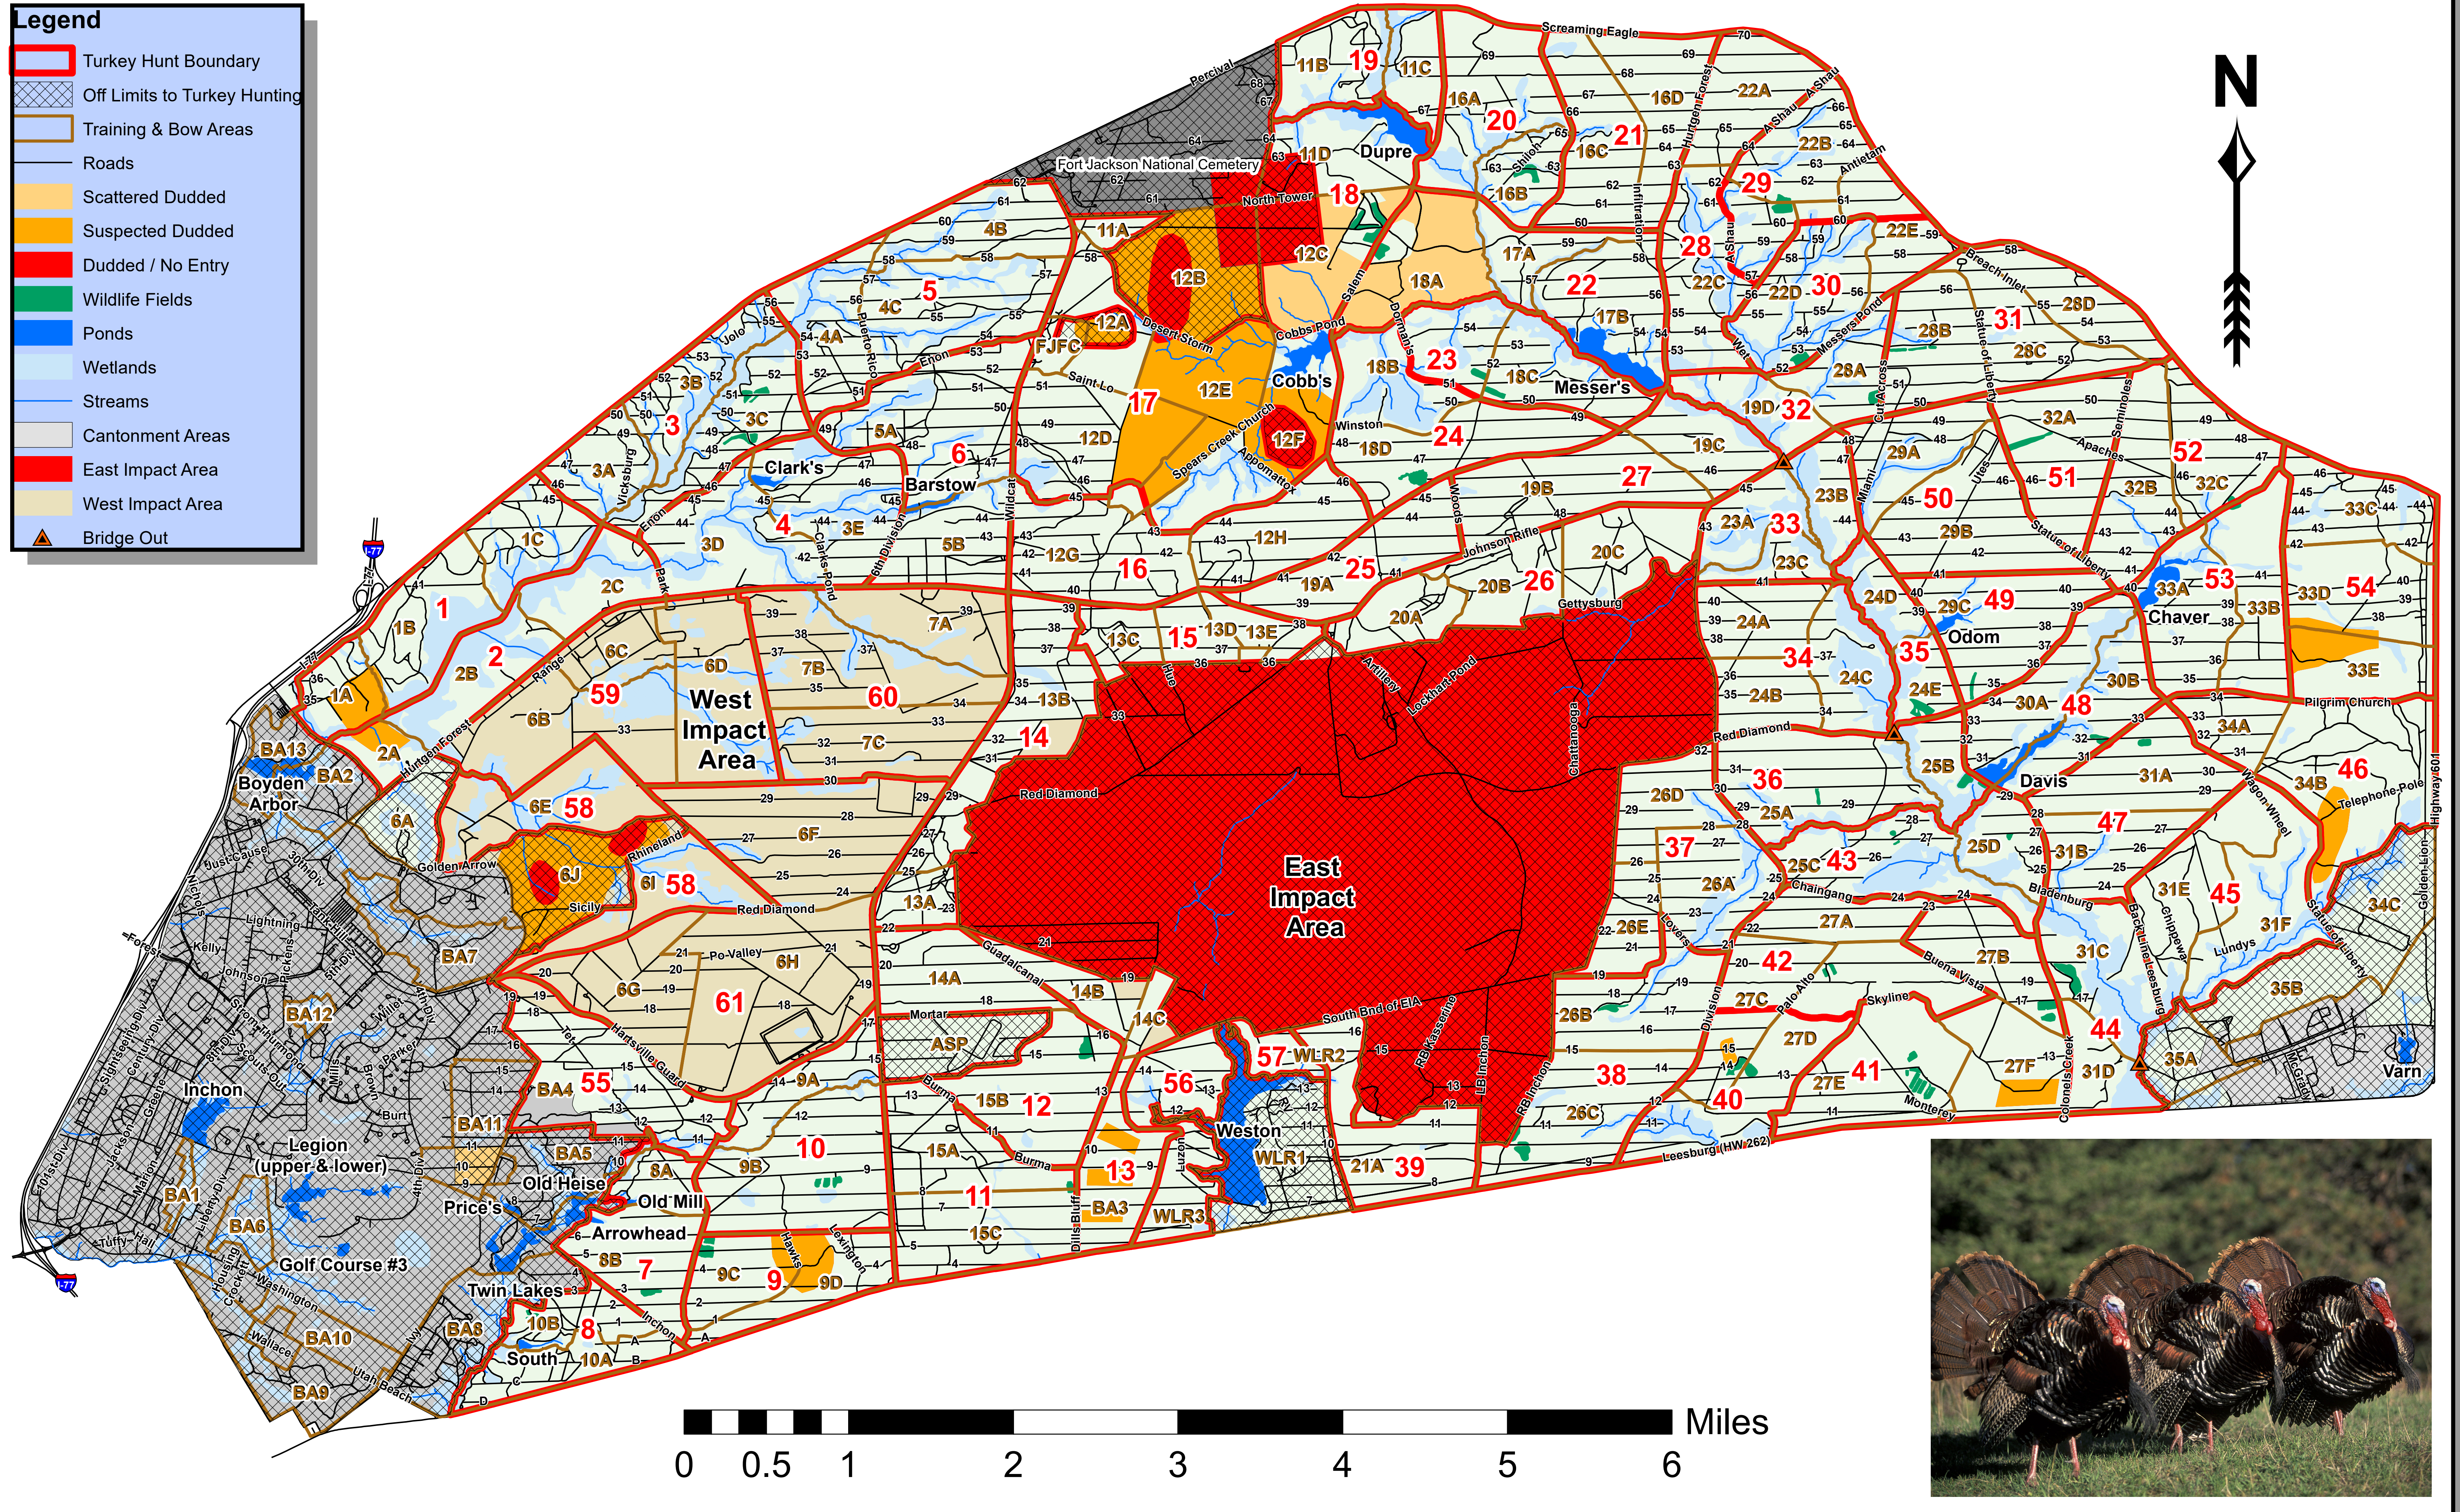

# Turkey Hunting Map

## Legend

- Turkey Hunt Boundary
- Off Limits to Turkey Hunting
- Training & Bow Areas
- Roads
- Scattered Dudded
- Suspected Dudded
- Dudded / No Entry
- Wildlife Fields
- Ponds
- Wetlands
- Streams
- Cantonment Areas
- East Impact Area
- West Impact Area
- Bridge Out